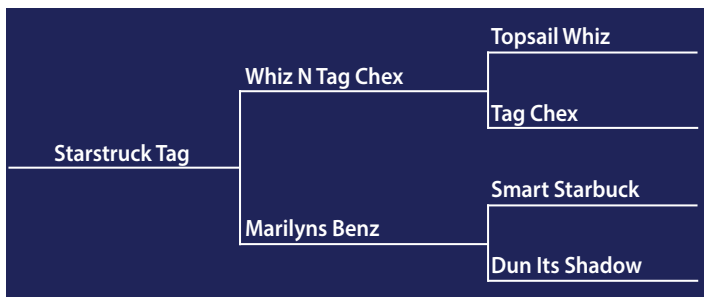

Miss Doctor Whiz (Topgun Whiz x Miss Doctor Gunny), closed their run with a 216. “Considering that this is the last show of the season with my mare since we are now breeding her, I couldn’t have asked for a better way to leave the show pen this year,” said the 23-year-old rider.

Information and Press Releases Courtesy Simona Diale

For further information: www.itrha.com

Photos courtesy Andrea Bonaga

The Level 2 and Level 1 reserve championship also belonged to Italy as Andrea Castelli and his 6-year-old mare,

IMPORTANT NEWS FOR REINERS ATTENDING NRHA DERBY!

Oklahoma Issues New Livestock Entry Requirements – Have Health Papers in Order

As of May 13, Oklahoma issued emergency import requirements for livestock (equine, bovine, porcine, caprine, ovine or cervidae) entering the state from a county where vesicular stomatitis has been diagnosed within the last 30 days or a county that contains a premise quarantined for vesicular stomatitis. Such horses must be accompanied by a Certificate of Veterinary Inspection (CVI) dated within five days of entry containing the following statement:

“All animals identified on this certificate have been examined and found to be free from signs of vesicular stomatitis and have not originated from a premise which is under quarantine for vesicular stomatitis.”

The CVI shall be completed by an accredited veterinarian from the state where vesicular stomatitis has been diagnosed and shall be obtained prior to each entry into Oklahoma. This includes re-entry of Oklahoma-origin animals that have traveled to a state with vesicular stomatitis.

Counties in states with vesicular stomatitis & effective date:

- Maricopa, Arizona – May 1

- Kane, Utah – May 1
- Yavapai, Arizona – May 13
- Grant, New Mexico – May 15
- Pecos, Texas – May 18