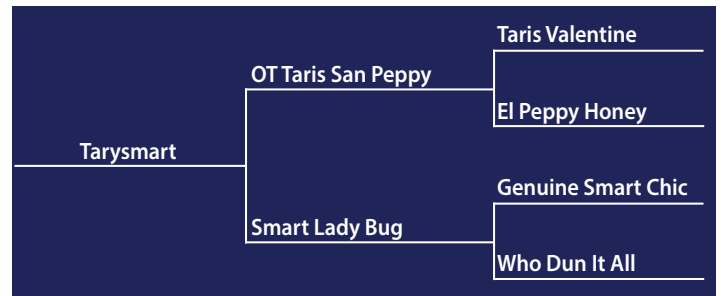

2015 Fee: \$2,000

Foals Eligible for:
AQHA Incentive Fund,
NRHA Sire & Dam and NRBC

Mister
Nicadual

PHOTOS BY
CHERYL COOT

Owned by Jerry Kimmel Reining Horses

STANDING AT MCQUAY STABLES

WWW.MCQUAYSTABLES.COM

Massimiliano Ruggeri & Mister Little Uno - Level 3 and Level 2 Open Derby Champions

Fabiano Cestari & Tarysmart - Level 1 Open Derby Champions

pair closed their run with a 215.5.

Winning the €1,500-added Level 1 Open Derby Championship, with a 214, was Fabiano Cestari with Katharina Schweitzer's Tarysmart, a 4-year-old stallion by OT Taris San Peppy and out of Smart Lady Bug bred by Giuditta Foti. "I was hoping to do better with my horse, who belongs to my girlfriend and who I've always had in training, but am nevertheless pleased with this title," said the Italian rider.