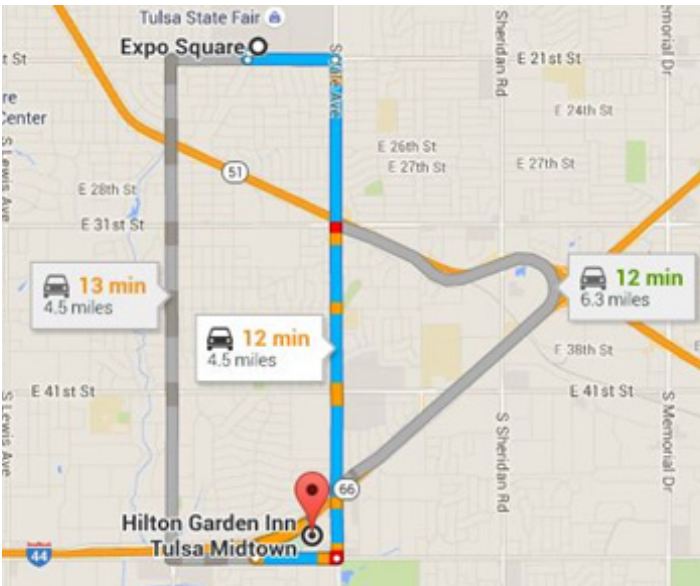

Results from the Rocky Mountain Reining Horse Association Columbine Classic Reining Derby

DERBY, OPEN

PI	HORSE	RIDER	OWNER	SCORE	MONEY
1	Double Loaded Gun	Shane Brown	Janice Symchych	148.0	$3,701.10
2	Wimpy Sparkles	Steve Schwartzberger	Bernetha Kurth	145.0	$2,775.82
3	Custom Made Surprise	Ben Gerst	Dana Waters	143.5	$1,387.91
3	Nicadual and Stars	Guy Vernon	Wayne Gersoff	143.5	$1,387.91

DERBY, $50,000 LIMITED OPEN

PI	HORSE	RIDER	OWNER	SCORE	MONEY
1	Wimpys Crystal Ball	Gabe Garrison	Alison Bendele	143.0	$1,359.10
2	Aces High Whiz	Emily Emerson	Michelle Kuck	142.5	$1,019.33
3	Commanders Lil Step	Emily Emerson	Megan Mulqueen	141.5	$509.66
3	Wimpire Strikes Back	Emily Emerson	Tammy Fields	141.5	$509.66

DERBY, NON-PRO

PI	HORSE	RIDER	OWNER	SCORE	MONEY
1	Electricdee (P)	Sharee Schwartzberger	Steve/Dori Schwartzberger	148.5	$2,126.36
2	Skeets Whizard	Amy Stoney	Connie Stoney	146.5	$1,688.58
3	Verlander	Sally Berg	Barn 66 LLC	142.5	$1,250.80
4	Gunners Blonde Chic	Rylee Justus	RMJ Ranch	138.5	$625.40
5	Starlights and Wimpy	Lisa Clark Hoffman	Lisa Clark Hoffman	137.5	$562.86

DERBY, $25,000 LIMITED NON-PRO

PI	HORSE	RIDER	OWNER	SCORE	MONEY
1	Verlander	Sally Berg	Barn 66 LLC	142.5	$950.08
2	Walla Girl is a Whiz	Sharon Wright	Sharon Wright	142.0	$653.18
3	Montana Cowboy Nic	Jacque Hendrickson	Jacque Hendrickson	140.5	$564.11
4	Gunners Blonde Chic	RMJ Ranch	Rylee Justus	138.5	$296.90
5	Starlights and Wimpy	Lisa Clark Hoffman	Lisa Clark Hoffman	137.5	$267.21
6	Chics Want My Number	Christy & Dustin Brasier	Dustin Brasier	137.0	$118.76
6	Gangsters Judge	Mary Jane Scruggs	Mary Jane Scruggs	137.0	$118.76

STALLION STAKES, OPEN

PI	HORSE	RIDER	OWNER	SCORE	MONEY
1	Double Loaded Gun	Shane Brown	Janice Symchych	148.0	$1,422.11
2	Wimpy Sparkles	Steve Schwartzberger	Bernetha Kurth	145.0	$1,106.09
3	Wimpys Crystal Ball	Gabe Garrison	Alison Bendele	143.0	$316.03
3	Lil Sugar Bay Berry	Devin Warren	Susan Craig	143.0	$316.03

STALLION STAKES, NON-PRO

PI	HORSE	RIDER	OWNER	SCORE	MONEY
1	Electricdee (P)	Sharee Schwartzberger	Steve/Dori Schwartzberger	148.5	$944.86
2	Skeets Whizard	Amy Stoney	Connie Stoney	146.5	$750.33