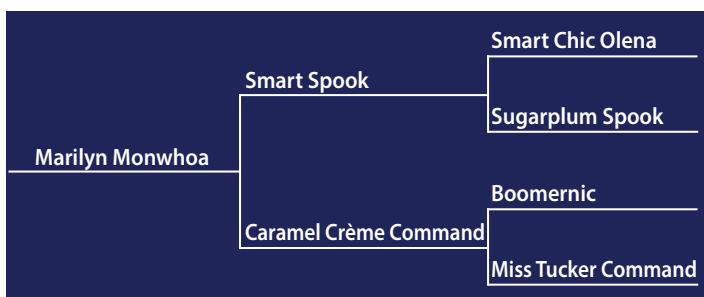

ISSUE: JUNE 3, 2015

In this issue:

- 2015 Italian Reining Derby
- Oklahoma Issues New Livestock Entry Requirements
- Classic Equine 4D Reining at 2015 NRHA Derby
- Watch the 2015 NRBC on NRHA Inside Reining
- Magnum Chic Dream Reaches $3 Million Sire Status
- Minnesota Pink Slid'In Benefits Rein in Cancer
- Fly Wars • New GM at Great Southwest Equestrian Center
- Tulsa Reining Classic Host Hotels Announced
- Show Results • Upcoming NRHA Events

GENNARO LENDI WINS ITALIAN REINING DERBY ON MARILYN MONWHOA

The Italian Reining Derby, at Reggio Emilia, Italy May 12-16, was held during the Salone del Cavallo in Reggio Emilia. The event attracted close to 60,000 visitors, over 1,200 horses,

close to 1,300 riders and 160 vendors.

The Derby, with €83,750-added, showcased the sport of reining at its best. Making the finals all the more thrilling were the champions: winning the €32,000-added Derby Level 4 Open were Gennaro Lendi and Marilyn Monwhoa for a score of 224.

Owned by Vittorio Rabboni, the 6-year-old mare by Smart Spook and out of Caramel Creme Command (by Boomernic) was bred in the US by Tammy Thompson Dyer and shipped to Italy for the 2013 NRHA European Derby where she was shown by Lendi. This is the pair's first major win. "I've always believed in this mare and she really deserves this title," said Gennaro following the awards presentation.

Taking reserve honors in the Level 4 division was multiple past NRHA Open World Champion Ann Fonck riding Gunnerlicious for owners Vannietvelt/De Pauw. Aboard the 5-year-old stallion by Gunner and out of Miss Doll, bred by McQuay Stables, the pair closed their performance with a 223.