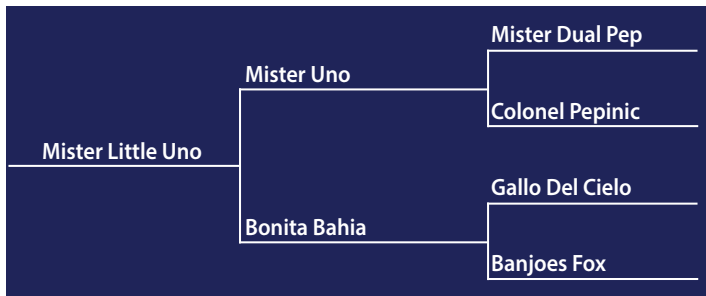

Massimiliano Ruggeri & Mister Little Uno - Level 3 and Level 2 Open Derby Champions

Fabiano Cestari & Tarysmart - Level 1 Open Derby Champions

pair closed their run with a 215.5.

Winning the €1,500-added Level 1 Open Derby Championship, with a 214, was Fabiano Cestari with Katharina Schweitzer's Tarysmart, a 4-year-old stallion by OT Taris San Peppy and out of Smart Lady Bug bred by Giuditta Foti. "I was hoping to do better with my horse, who belongs to my girlfriend and who I've always had in training, but am nevertheless pleased with this title," said the Italian rider.