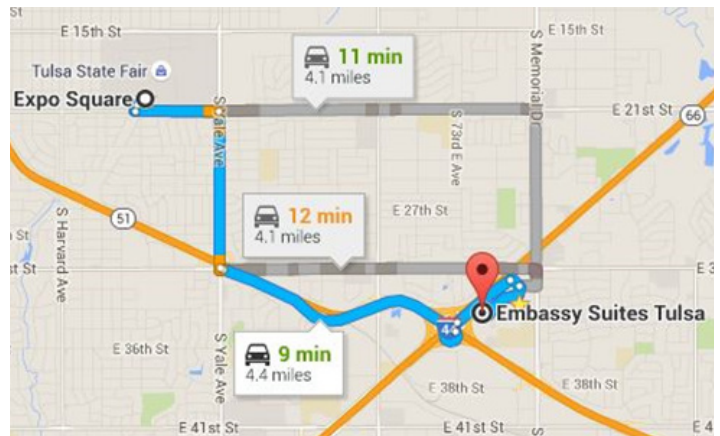

The Embassy Suites

3332 South 79th East Avenue, Tulsa, Oklahoma, 74145

The Embassy Suites rooms include complimentary (free) buffet breakfast that opens at 5:30 am, complimentary internet in guest rooms, plus a shuttle Service back and forth to Expo Square. Parking lot can accommodate large trucks and trailers. All non-smoking rooms however there are two outside designated smoking areas. Pet friendly; two pet maximum with $50 deposit per pet

Enjoy complimentary drinks and snacks at the Evening Reception, served in our inviting atrium. Dine at Cattleman's Steak House & Bar to enjoy delicious steaks and an extensive wine selection. Enjoy lunch at the Patio Grill and savor tempting light foods in this welcoming restaurant.

Stay active with an energizing workout in the fitness center and heated indoor pool before relaxing in the soothing whirlpool. Do business in the fully equipped Business Center!

$99 Flat Rate; call 1-800-Embassy, please ask attendee to request the group rate for Tulsa Reining Classic 2015 when making reservations. [You can also click here.](#)

Must reserved by July 30.