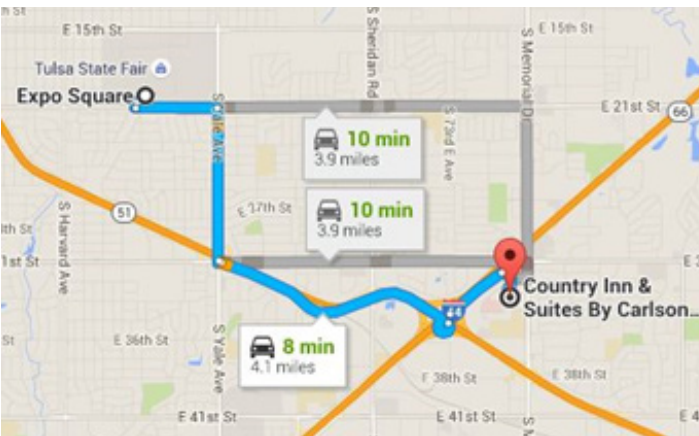

The Country Inn & Suites by Carlson-Tulsa Central

3209 South 779th East Avenue, Tulsa, OK 74145

The Country Inn & Suites-Tulsa Central offers complimentary (free) full hot breakfast daily, along with free high-speed internet access, free USA Today newspaper. Pet friendly; $25 one-time fee.

Start the morning in Tulsa with complimentary, hot Be Our Guest Breakfast buffet, and then unwind in the outdoor pool. Enjoy free high-speed Internet access, free USA TODAY® newspapers and a fitness center, open 24 hours. This is a 100% non-smoking facility. Plenty of space for trucks and trailers.

$82 Standard Room, $92 King Suite; 918-663-1000 – Ask for Group Sales (Be sure to mention Reining Classic Overflow Rooms), must reserve by August 21, 2015.

Call: 918-663-1000 Ask for Group Sales
(Be sure to mention Reining Classic Overflow Rooms)