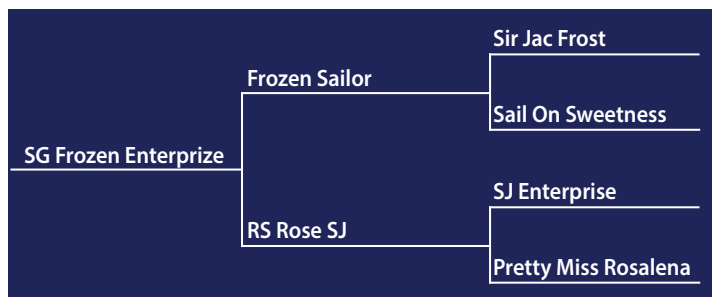

It was not a big surprise when Andrea Fappani took top honors in the $70,000 Added Lucas Oil Open Derby, winning the competition and nearly $13,000 aboard SG Frozen Enterprize for owners Silver Spurs Equine; third place and almost $7,000 on Electric Genes, and eighth place of $2,500+ with Gunna Sassya.

Kevin Williams and West Coast Beach Boy took High Point in his division by winning the Limited Non-Pro (one of the largest of the ancillary divisions with 42 entries) and

the Limited Non-Pro (with 69 entries). The pair took home a Bob's Custom Saddle with the High Point Limited Non Pro win. Sweeping the High Point in the Rookie and Prime Time divisions, Joe Moran had arrived at the Cactus Classic just hoping for a buckle win and went home with four!

"Just to win a buckle was a dream for me," laughs Joe. "So many cool people come to the Cactus Reining Classic, I never thought I had a chance. It was a miracle! My first two trips into the pen I pulled 72.5 on each of my horses. It may never happen again. I appreciated winning the saddle, I really did. But the buckle ... at last I can wear a buckle like everybody else!

Cory Vokoun and her horse Snow Star Wrangler were in the money consistently in the Novice divisions. Cori believes that the three Brumley shows are geared to reward consistent performers. "There are so many prizes and great programs at the three shows," Cory notes. "Everybody has buckles and saddles at their shows. These shows reward right down the line. It gives great purpose to all the horses