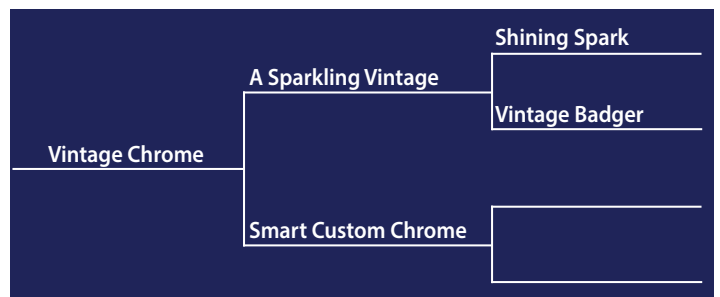

Non Pro Derby Champions Cade McCutcheon & Vintage Chrome

won the Level 3 Intermediate and the Level 2 Limited Non Pro for total earnings of $8,569.09. First thing Saturday morning in the SmartPak $10,000 Added Non-Pro 7 & Up Maturity, Sternberg stepped aboard Shiners Chic and won $2873.75 by taking second in the Level 4 Non Pro Maturity, first in the Level 3 Non Pro Maturity and first in the Level 2 Limit Non Pro Maturity. The top money of $1205.69 for winning the Level 4 went to Tish Fappani and Premier Diamond.