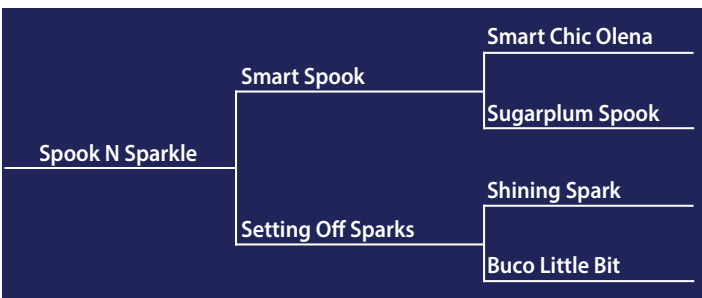

Non Pro Derby Reserve Champions & Int. & Ltd. Non Pro Champions Jessica Sternberg & Spook N Sparkle