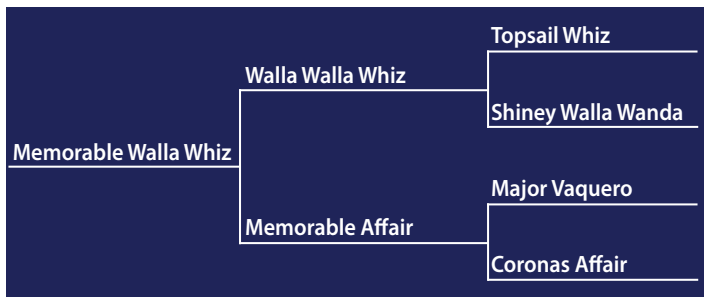

Level 1 Non Pro Derby

Pl	Horse	Rider	Score	Owner	Money
1	Oties Tradition	Elizabeth L Cosper	212.0	Double Run Farm	$1,109.68
2	Memorable Revolution	Robin D Mazzocca	211.5	Robin D Mazzocca	$710.89
2	Footwork Revolution	Katsy Leeman	211.5	Katsy Leeman	$710.89
4	Whiz Watch	Amanda Hurd	211.0	S Mark Hurd	$346.78
5	Pinesails Wimpy	Arlene Bedross	210.5	Arlene Bedross	$312.10
6	Smart Peppy Vaquero	Robin L Lyon	209.5	Robin L Lyon	$277.00

Prime Time Non Pro Derby

Pl	Horse	Rider	Score	Owner	Money
1	Memorable Walla Whiz	Victoria Lambert	215.5	Victoria Lambert	$601.40
2	Rockstar Chex	Jan Pence	211.5	RJP Group II LLC	$451.05
3	Sioux Had An Affair	Victoria Lambert	225.5	Victoria Lambert	$225.52
3	Double My Chics	Lisa Bissell	225.5	Jamie Bissell	$225.52

WARM UP SHOW 1

Open

Pl	Horse	Rider	Score	Owner	Money
1	TINSELTOWNS PEARL	LORENZO CONCARELLA	71.5	JANINE S INMON	$292.33
2	SHOW YOUR GUNS	TELL EDGMON	71.0	SERGIO ELIZONDO	$178.65
2	DUST MY SHINE	MATTHEW ARMENTA	71.0	MARTIN WOZNIAK	$178.65
4	SNIP O LUTION	MARTIN L. LARCOMBE	70.0	XCS RANCH LLC	$0.00
4	TOPSAIL SHINING STAR	JOE F WEITEKAMP	70.0	SHERRY S ADAMS	$0.00
4	CHEX OUT THIS PISTOL	ASHLEY DUNN	70.0	SAMBAMBYR FARM	$0.00
7	DUN BERRY LEGEND	ASHLEY DUNN	69.5	SAMBAMBYR FARM	$0.00
8	SEE MY CROME SHINE	TELL EDGMON	0.0	KATIE FIRMIN	$0.00
8	SNAP DUN THE BASES	JUSTIN W MATHISON	0.0	LEWISVILLE DEVELOPMENT LP	$0.00

3	MAXIMUM RPM	PATRICIA HOLTZMAN	71.5	PATRICIA HOLTZMAN	$125.18
4	CASH FOR LEGEND	ALLISON SMITH	70.5	ALLISON SMITH	$0.00
4	OUTTA DOUGH	PAUL D QUEEN	70.5	DOROTHY W QUEEN	$0.00
6	SHOWHIZ	MICHELINA CARBONE	69.5	RALPH CARBONE	$0.00
7	DAZZLING DRY CAT	CHELSEA L SCHNEIDER	68.0	CHELSEA L SCHNEIDER	$0.00
8	BLUE STILLETOS	KAYCEE BUCKLEY	0.0	KAYCEE BUCKLEY	$0.00

Intermediate Open

Pl	Horse	Rider	Score	Owner	Money
1	TINSELTOWNS PEARL	LORENZO CONCARELLA	71.5	JANINE S INMON	$106.67
2	SMOKIN CHOCOLATE GUN	GIADA CAMPARSI	71.0	ARMENTA QUARTER HORSES	$82.97
3	TOPSAIL SHINING STAR	JOE F WEITEKAMP	70.0	SHERRY S ADAMS	$23.71
3	CHEX OUT THIS PISTOL	ASHLEY DUNN	70.0	SAMBAMBYR FARM	$23.71
5	DUN BERRY LEGEND	ASHLEY DUNN	69.5	SAMBAMBYR FARM	$0.00
6	MADE N TEXAS	SCOTT A BUCKLEY	69.0	JESSICA E BUCKLEY	$0.00
7	IMA SWEET CORONA	SCOTT A BUCKLEY	0.0	JESSICA E BUCKLEY	$0.00

Intermediate Non Pro

Pl	Horse	Rider	Score	Owner	Money
1	MISTERS N CHICS	GINGER CHANT	72.0	CHANT FAMILY RANCH	$110.02
2	MAXIMUM RPM	PATRICIA HOLTZMAN	71.5	PATRICIA HOLTZMAN	$82.52
3	VAQUERO IN A MASK	JULIE TERRY	70.5	TERRY RANCH	$41.26
3	OUTTA DOUGH	PAUL D QUEEN	70.5	DOROTHY W QUEEN	$41.26
5	BEA SMART JERRY	MONTE C STRUSINER	70.0	MONTE C STRUSINER	$0.00
6	SEE MY CROME SHINE	KATIE FIRMIN	69.5	KATIE FIRMIN	$0.00
6	SHOWHIZ	MICHELINA CARBONE	69.5	RALPH CARBONE	$0.00
8	A RUF MASTER	WILLIAM R CRAIN	69.0	WILLIAM R CRAIN	$0.00
9	DAZZLING DRY CAT	CHELSEA L SCHNEIDER	68.0	CHELSEA L SCHNEIDER	$0.00
10	BLUE STILLETOS	KAYCEE BUCKLEY	0.0	KAYCEE BUCKLEY	$0.00
10	TWISTED DREAMER	MONTE C STRUSINER	0.0	MONTE C STRUSINER	$0.00

Limited Open