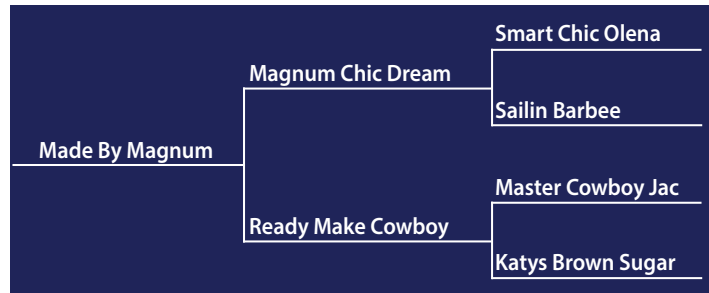

Level 3 Non Pro Derby

Pl	Horse	Rider	Score	Owner	Money
1	Made By Magnum	Lyndsey C Jordan	218.5	Lyndsey C Jordan	$3,583.68
2	Memorable Walla Whiz	Victoria Lambert	215.5	Victoria Lambert	$2,463.78
3	Iboom	Javier Melo	215.0	JM Reiners LLC	$1,623.86
3	Spooks Question	Julia Beth Henderson	215.0	Julia Beth Henderson	$1,623.86
5	Whizkey On The Rocks	David T. McGee	214.5	Mc Gee Farms LLC	$1,007.91
6	Empire Chic	McKenzie E Lantz	214.0	Matt G Lantz	$895.92

Level 2 Non Pro Derby

Pl	Horse	Rider	Score	Owner	Money
1	Memorable Walla Whiz	Victoria Lambert	215.5	Victoria Lambert	$2,469.32
2	Spooks Question	Julia Beth Henderson	215.0	Julia Beth Henderson	$1,940.18
3	Spook Me Now	Robyn E Schiller	213.0	Warwick Schiller Perf. Horses	$1,499.23
4	Oties Tradition	Elizabeth L Cosper	212.0	Double Run Farm	$881.90
5	Footwork Revolution	Katsy Leeman	211.5	Katsy Leeman	$676.12
5	Memorable Revolution	Robin D Mazzocca	211.5	Robin D Mazzocca	$676.12
5	Rockstar Chex	Jan Pence	211.5	RJP Group II LLC	$676.12