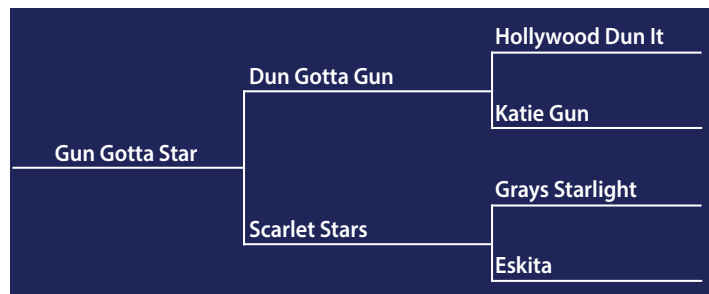

Open Level 1 Derby

Pl	Horse	Rider	Score	Owner	Money
1	Gun Gotta Star	Jorge Puente	214.0	Jeanette Shirley	\$1,057.91
2	Snappy Lil Spook	Kyle Shaw	213.5	Sara Porter	\$840.10
3	Knot A Wimpy Sailor	Jorge Puente	212.0	Miguel Gonzalez	\$622.30
4	Top Blonde	Cristiano B Coelho	210.5	Deborah M Strahman	\$197.06
4	Mercedes In Crome	Daniel Hill	210.5	Sally Ratliff	\$197.06
4	Shesa Lil Juiced Up	Matt J Fraley	210.5	Rick Ramsey	\$197.06