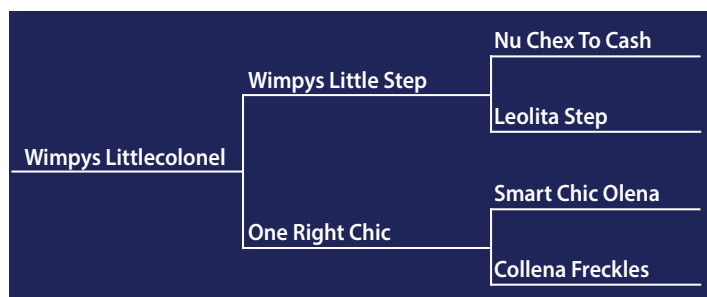

RESULTS FROM THE FLORIDA REINING CLASSIC

[Video: Watch Shawn Florida's Winning interview!](#)

[VIDEO: Watch Lyndsey Jordan's Winning Interview!](#)

Open Level 4 Derby

Pl	Horse	Rider	Score	Owner	Money
1	Wimpys Littlecolonel	Shawn W Florida	225.0	George Lawrence	$8,078.08
2	Cashin Malibus Chex	Dean B Brown	224.5	Robert Santagata	$5,553.68
3	WLS Tinseltown	Robin Schoeller	221.0	Ruoff Dietter Reining Horses	$4,796.36
4	Lil Sadie Revolution	Franco Bertolani	220.0	Giorgia Codeluppi	$2,398.18
4	My Chics Got Guns	Gabriel B Diano	220.0	Roberto Jose Ribas	$2,398.18
6	Smarts Like A Shiner	Yonathan Baruch	219.5	Randy Shepherd	$1,009.76
6	Shiney Smart Spark	Mathieu Buton	219.5	John & Nancy Tague	$1,009.76