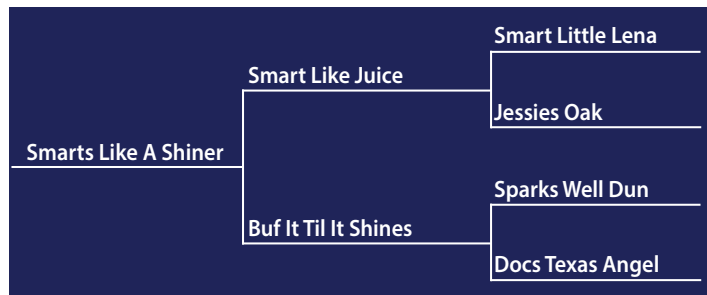

Open Level 3 Derby

Pl	Horse	Rider	Score	Owner	Money
1	Shiney Smart Spark	Mathieu Buton	219.5	John & Nancy Tague	$2,952.10
1	Smarts Like A Shiner	Yonathan Baruch	219.5	Randy Shepherd	$2,952.10
3	Montanas Shepherd	Nick Valentine	218.0	Glen Yasser	$1,935.80
4	CG Top Hand	Mark J Rafacz	215.0	RJP Group II LLC	$967.90
5	KR Skirt In The Dirt	Rob Huddleston	214.0	B Cheree Kirkbride	$435.56
5	Gun Gotta Star	Jorge Puente	214.0	Jeanette Shirley	$435.56

Open Level 2 Derby

Pl	Horse	Rider	Score	Owner	Money
1	Shiney Smart Spark	Mathieu Buton	219.5	John & Nancy Tague	$2,389.52
2	Montanas Chianic	Nick Valentine	218.0	Glen Yasser	$1,877.48
3	Gun Gotta Star	Jorge Puente	214.0	Jeanette Shirley	$1,152.09
3	KR Skirt In The Dirt	Rob Huddleston	214.0	B Cheree Kirkbride	$1,152.09
5	Snappy Lil Spook	Kyle Shaw	213.5	Sara Porter	$490.70
5	Delightning Express	Jason Scott Torpey	213.5	Torpey Performance Horses	$490.70
5	Pistol Pacn Red Pine	Thomas W Hoyt	213.5	Sayda A Canizares	$490.70
5	Brother Gun	Rob Huddleston	213.5	Sammy Graham	$490.70

Level 4 Non Pro Derby

Pl	Horse	Rider	Score	Owner	Money
1	Made By Magnum	Lyndsey C Jordan	218.5	Lyndsay C Jordan	$4,893.28
2	Wimpys All Jacked Up	Carin Valcich	217.0	Carin Valcich	$3,364.13
3	Memorable Walla Whiz	Victoria Lambert	215.5	Victoria Lambert	$2,905.38
4	Iboom	Javier Melo	215.0	JM Reiners LLC	$1,452.69
4	Spooks Question	Julia Beth Henderson	215.0	Julia Beth Henderson	$1,452.69
6	Whizkey On The Rocks	David T McGee	214.5	Mc Gee Farms LLC	$1,223.32