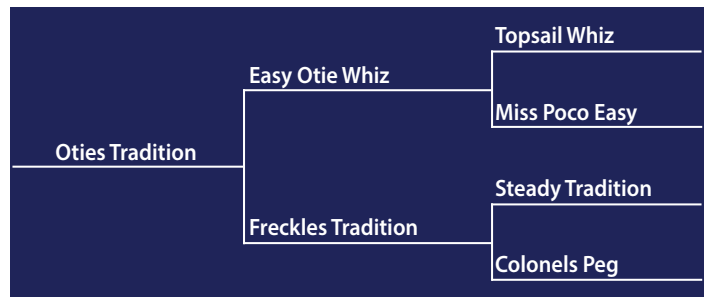

Level 1 Non Pro Derby

Pl	Horse	Rider	Score	Owner	Money
1	Oties Tradition	Elizabeth L Cosper	212.0	Double Run Farm	$1,109.68
2	Memorable Revolution	Robin D Mazzocca	211.5	Robin D Mazzocca	$710.89
2	Footwork Revolution	Katsy Leeman	211.5	Katsy Leeman	$710.89
4	Whiz Watch	Amanda Hurd	211.0	S Mark Hurd	$346.78
5	Pinesails Wimpy	Arlene Bedross	210.5	Arlene Bedross	$312.10
6	Smart Peppy Vaquero	Robin L Lyon	209.5	Robin L Lyon	$277.00

Prime Time Non Pro Derby

Pl	Horse	Rider	Score	Owner	Money
1	Memorable Walla Whiz	Victoria Lambert	215.5	Victoria Lambert	$601.40
2	Rockstar Chex	Jan Pence	211.5	RJP Group II LLC	$451.05
3	Sioux Had An Affair	Victoria Lambert	225.5	Victoria Lambert	$225.52
3	Double My Chics	Lisa Bissell	225.5	Jamie Bissell	$225.52

WARM UP SHOW 1

Open

Pl	Horse	Rider	Score	Owner	Money
1	TINSELTOWNS PEARL	LORENZO CONCARELLA	71.5	JANINE S INMON	$292.33
2	SHOW YOUR GUNS	TELL EDGMON	71.0	SERGIO ELIZONDO	$178.65
2	DUST MY SHINE	MATTHEW ARMENTA	71.0	MARTIN WOZNIAK	$178.65
4	SNIP O LUTION	MARTIN L. LARCOMBE	70.0	XCS RANCH LLC	$0.00
4	TOPSAIL SHINING STAR	JOE F WEITEKAMP	70.0	SHERRY S ADAMS	$0.00
4	CHEX OUT THIS PISTOL	ASHLEY DUNN	70.0	SAMBAMBYR FARM	$0.00
7	DUN BERRY LEGEND	ASHLEY DUNN	69.5	SAMBAMBYR FARM	$0.00
8	SEE MY CROME SHINE	TELL EDGMON	0.0	KATIE FIRMIN	$0.00
8	SNAP DUN THE BASES	JUSTIN W MATHISON	0.0	LEWISVILLE DEVELOPMENT LP	$0.00

3	MAXIMUM RPM	PATRICIA HOLTZMAN	71.5	PATRICIA HOLTZMAN	$125.18
4	CASH FOR LEGEND	ALLISON SMITH	70.5	ALLISON SMITH	$0.00
4	OUTTA DOUGH	PAUL D QUEEN	70.5	DOROTHY W QUEEN	$0.00
6	SHOWHIZ	MICHELINA CARBONE	69.5	RALPH CARBONE	$0.00
7	DAZZLING DRY CAT	CHELSEA L SCHNEIDER	68.0	CHELSEA L SCHNEIDER	$0.00
8	BLUE STILLETOS	KAYCEE BUCKLEY	0.0	KAYCEE BUCKLEY	$0.00

Intermediate Open

Pl	Horse	Rider	Score	Owner	Money
1	TINSELTOWNS PEARL	LORENZO CONCARELLA	71.5	JANINE S INMON	$106.67
2	SMOKIN CHOCOLATE GUN	GIADA CAMPARSI	71.0	ARMENTA QUARTER HORSES	$82.97
3	TOPSAIL SHINING STAR	JOE F WEITEKAMP	70.0	SHERRY S ADAMS	$23.71
3	CHEX OUT THIS PISTOL	ASHLEY DUNN	70.0	SAMBAMBYR FARM	$23.71
5	DUN BERRY LEGEND	ASHLEY DUNN	69.5	SAMBAMBYR FARM	$0.00
6	MADE N TEXAS	SCOTT A BUCKLEY	69.0	JESSICA E BUCKLEY	$0.00
7	IMA SWEET CORONA	SCOTT A BUCKLEY	0.0	JESSICA E BUCKLEY	$0.00

Intermediate Non Pro

Pl	Horse	Rider	Score	Owner	Money
1	MISTERS N CHICS	GINGER CHANT	72.0	CHANT FAMILY RANCH	$110.02
2	MAXIMUM RPM	PATRICIA HOLTZMAN	71.5	PATRICIA HOLTZMAN	$82.52
3	VAQUERO IN A MASK	JULIE TERRY	70.5	TERRY RANCH	$41.26
3	OUTTA DOUGH	PAUL D QUEEN	70.5	DOROTHY W QUEEN	$41.26
5	BEA SMART JERRY	MONTE C STRUSINER	70.0	MONTE C STRUSINER	$0.00
6	SEE MY CROME SHINE	KATIE FIRMIN	69.5	KATIE FIRMIN	$0.00
6	SHOWHIZ	MICHELINA CARBONE	69.5	RALPH CARBONE	$0.00
8	A RUF MASTER	WILLIAM R CRAIN	69.0	WILLIAM R CRAIN	$0.00
9	DAZZLING DRY CAT	CHELSEA L SCHNEIDER	68.0	CHELSEA L SCHNEIDER	$0.00
10	BLUE STILLETOS	KAYCEE BUCKLEY	0.0	KAYCEE BUCKLEY	$0.00
10	TWISTED DREAMER	MONTE C STRUSINER	0.0	MONTE C STRUSINER	$0.00

Limited Open