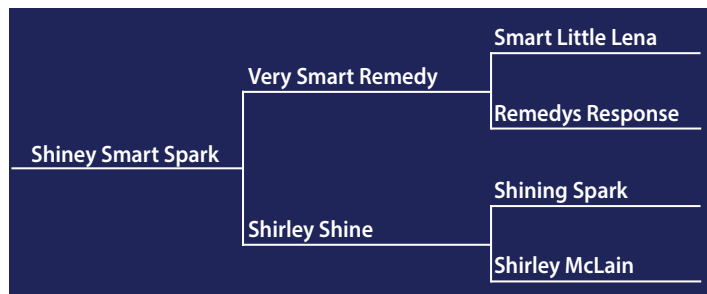

Open Level 3 Derby

Pl	Horse	Rider	Score	Owner	Money
1	Shiney Smart Spark	Mathieu Buton	219.5	John & Nancy Tague	$2,952.10
1	Smarts Like A Shiner	Yonathan Baruch	219.5	Randy Shepherd	$2,952.10
3	Montanas Shepherd	Nick Valentine	218.0	Glen Yasser	$1,935.80
4	CG Top Hand	Mark J Rafacz	215.0	RJP Group II LLC	$967.90
5	KR Skirt In The Dirt	Rob Huddleston	214.0	B Cheree Kirkbride	$435.56
5	Gun Gotta Star	Jorge Puente	214.0	Jeanette Shirley	$435.56

Open Level 2 Derby

Pl	Horse	Rider	Score	Owner	Money
1	Shiney Smart Spark	Mathieu Buton	219.5	John & Nancy Tague	$2,389.52
2	Montanas Chianic	Nick Valentine	218.0	Glen Yasser	$1,877.48
3	Gun Gotta Star	Jorge Puente	214.0	Jeanette Shirley	$1,152.09
3	KR Skirt In The Dirt	Rob Huddleston	214.0	B Cheree Kirkbride	$1,152.09
5	Snappy Lil Spook	Kyle Shaw	213.5	Sara Porter	$490.70
5	Delightning Express	Jason Scott Torpey	213.5	Torpey Performance Horses	$490.70
5	Pistol Pacn Red Pine	Thomas W Hoyt	213.5	Sayda A Canizares	$490.70
5	Brother Gun	Rob Huddleston	213.5	Sammy Graham	$490.70

Level 4 Non Pro Derby

Pl	Horse	Rider	Score	Owner	Money
1	Made By Magnum	Lyndsey C Jordan	218.5	Lyndsay C Jordan	$4,893.28
2	Wimpys All Jacked Up	Carin Valcich	217.0	Carin Valcich	$3,364.13
3	Memorable Walla Whiz	Victoria Lambert	215.5	Victoria Lambert	$2,905.38
4	Iboom	Javier Melo	215.0	JM Reiners LLC	$1,452.69
4	Spooks Question	Julia Beth Henderson	215.0	Julia Beth Henderson	$1,452.69
6	Whizkey On The Rocks	David T McGee	214.5	Mc Gee Farms LLC	$1,223.32